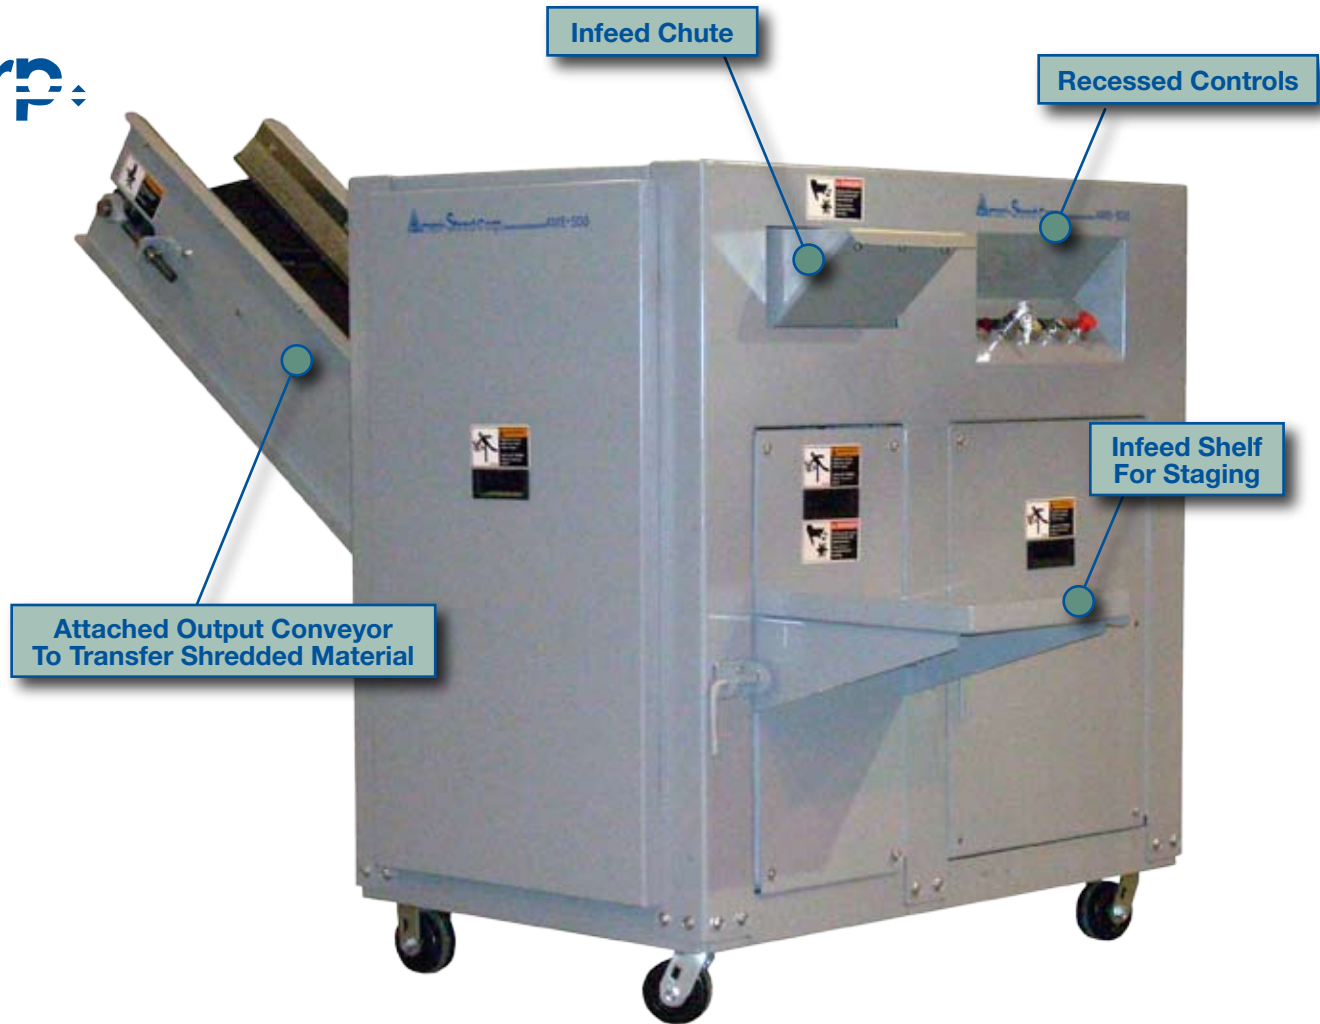

AMS-HD Series Hard Drive Shredder

*Designed to physically destroy hard drives,
backup tapes, DVD's and assorted e-waste*

Standard features:

- Rugged steel construction
- Slow speed, high torque for peak performance
- Sized for minimal energy consumption
- Ergonomic operation height
- Special saw tooth / hook cutters
- Adjustable wear pads to maintain optimum cutting tolerances
- Self cleaning combers
- Heavy duty lockable casters

■ Capable of Destroying Up to 30 Hard Drives per Minute ■

Hard Drives

Being Fed

Destroyed